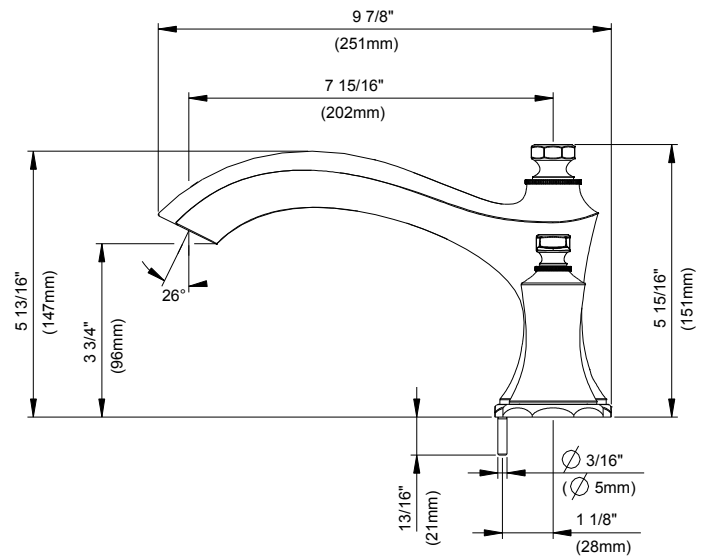

Standards & Certifications

Submittal Information:

Name: _____
Location: _____

Contractor: _____
Contact #: _____

WARRANTY: Danze products are covered by a manufacturer's lifetime limited warranty for manufacturing defects.

Danze, Inc., 2500 Internationale Parkway, Woodridge, IL 60517, USA www.danze.com