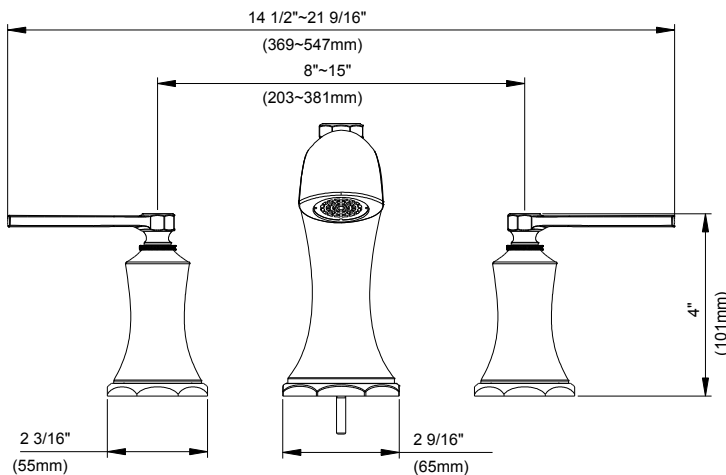

Standards & Certifications

Submittal Information:

Name: _____
Location: _____

Contractor: _____
Contact #: _____

WARRANTY: Danze products are covered by a manufacturer's lifetime limited warranty for manufacturing defects.

Danze, Inc., 2500 Internationale Parkway, Woodridge, IL 60517, USA www.danze.com