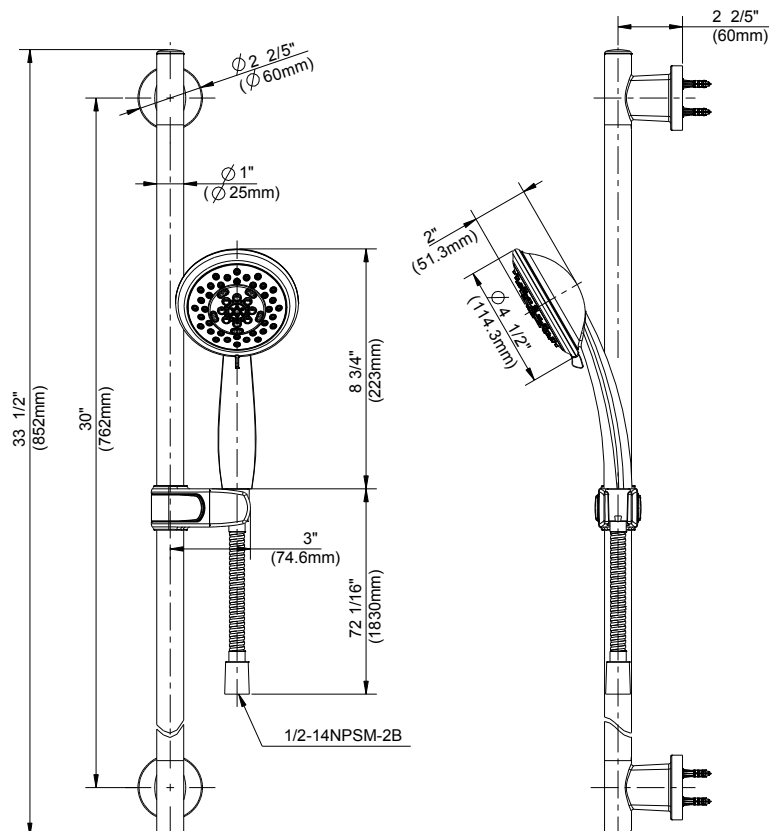

Standards & Certifications

Submittal Information:

Name: _____
Location: _____

Contractor: _____
Contact #: _____