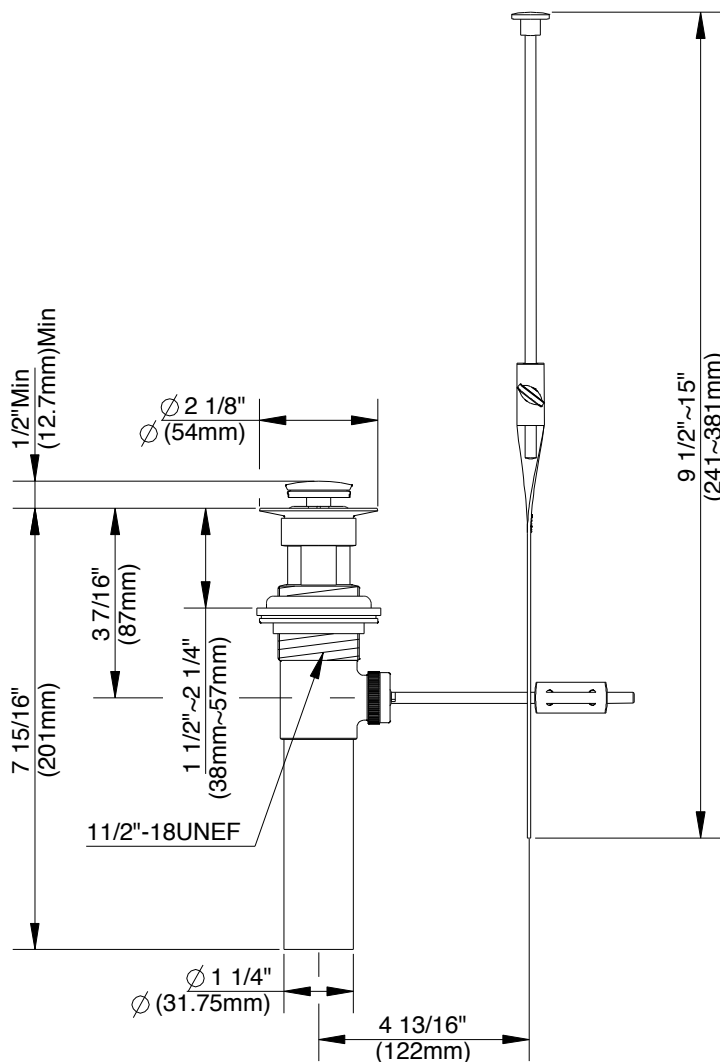

Submittal Information:

Job Name: _____

Location: _____

Contractor: _____

Contact #: _____