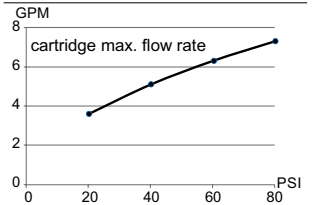

**SPECIFICATIONS**

**Features/Benefits**

- Includes Treysta™ Pressure Balance Ceramic Disc Cartridge
- Requires Treysta™ Rough-In Valve, G00GS555 Series (Horizontal Inputs) or G00GS557 Series (Vertical Inputs)
- Showerhead Sold Separately
- Diverter on Spout
- Accommodates Standard, Back-to-Back, and Thin Wall Installations

**Available Color/Finishes**

Color	Description
	Chrome

Please see danze.com or current price list for available finishes.  
Finish is defined by additional suffix.

**Standards & Certifications**

**Flow Rate**